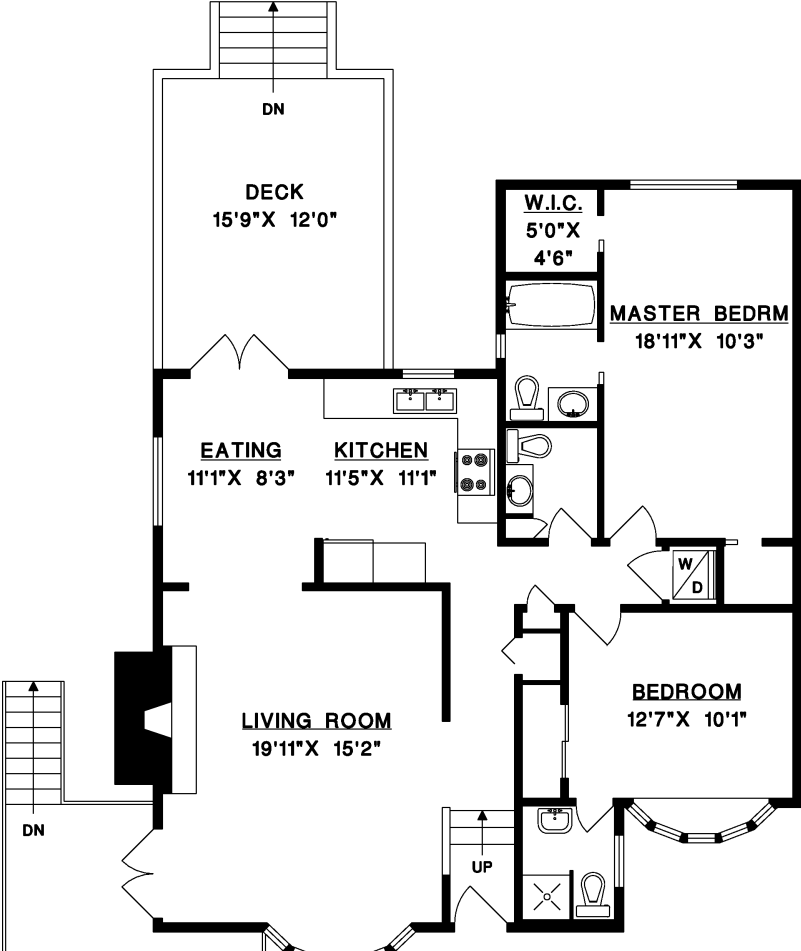

Cecelia & Keith
SIMMONS
 604-328-0233
 ceceliasimmons@telus.net
 keithsimmons@telus.net

CREST REALTY
 Independently Owned & Operated
 www.ceceliaandkeith.com

1168 ADDERLEY STREET
 NORTH VANCOUVER

MAIN FLOOR	1,215 SQ.FT.
LOWER FLOOR	1,142 SQ.FT.
TOTAL	2,357 SQ.FT.
STUDIO	218 SQ.FT.
DECKS	480 SQ.FT.

MAIN FLOOR

LOWER FLOOR