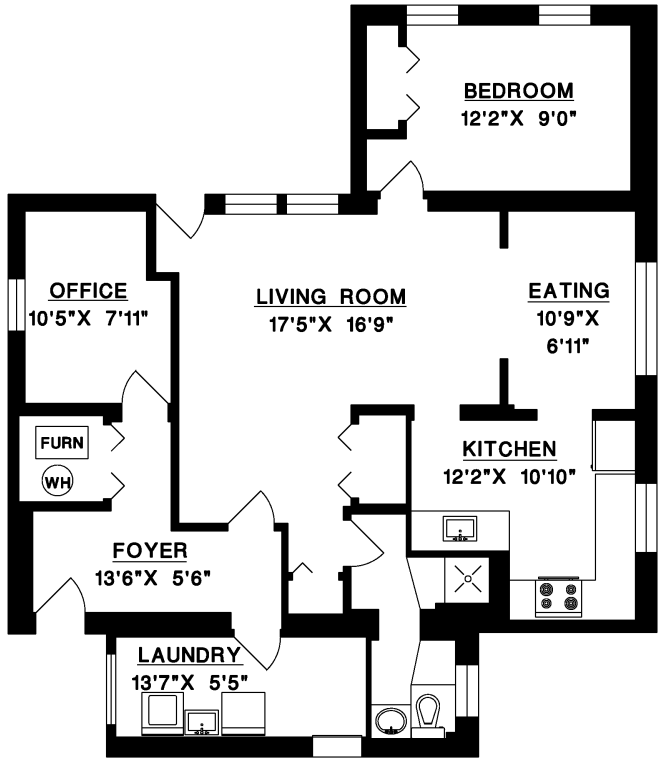

Cecelia & Keith
SIMMONS
 604-328-0233
 ceceliasimmons@telus.net
 keithsimmons@telus.net

CREST REALTY
 Independently Owned & Operated
 www.ceceliaandkeith.com

1168 ADDERLEY STREET
 NORTH VANCOUVER

MAIN FLOOR	1,215 SQ.FT.
LOWER FLOOR	1,142 SQ.FT.
TOTAL	2,357 SQ.FT.
STUDIO	218 SQ.FT.
DECKS	480 SQ.FT.

MAIN FLOOR

LOWER FLOOR