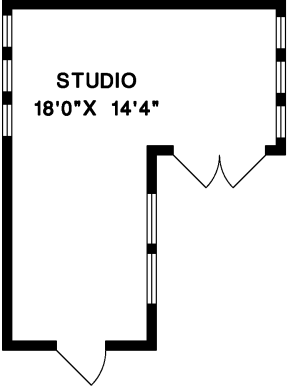

Cecelia & Keith
SIMMONS
 604-328-0233
 ceceliasimmons@telus.net
 keithsimmons@telus.net

CREST REALTY
 Independently Owned & Operated
 www.ceceliaandkeith.com

1168 ADDERLEY STREET
 NORTH VANCOUVER

MAIN FLOOR	1,215 SQ.FT.
LOWER FLOOR	1,142 SQ.FT.
TOTAL	2,357 SQ.FT.
STUDIO	218 SQ.FT.
DECKS	480 SQ.FT.

MAIN FLOOR

LOWER FLOOR