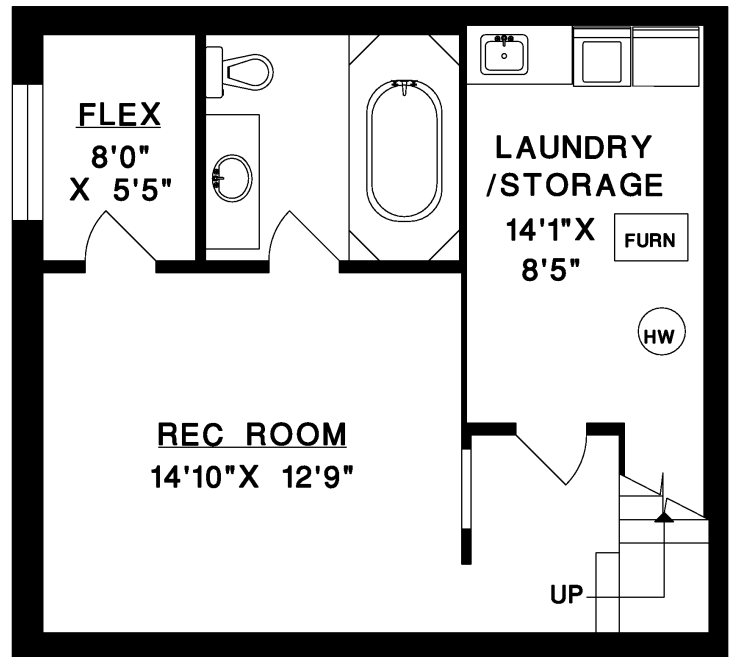

Cecelia & Keith
SIMMONS
 604.328.0233
 cece@ceciliasimmons.ca
 keith@keithsimmons.ca
 www.ceciliaandkeith.com

913 OLD LILLOOET ROAD
 NORTH VANCOUVER

MAIN FLOOR	587 SQ.FT.
UPPER FLOOR	587 SQ.FT.
LOWER FLOOR	587 SQ.FT.
TOTAL	1,761 SQ.FT.
PATIO	164 SQ.FT.
YARD	429 SQ.FT.

MAIN FLOOR

UPPER FLOOR

LOWER FLOOR