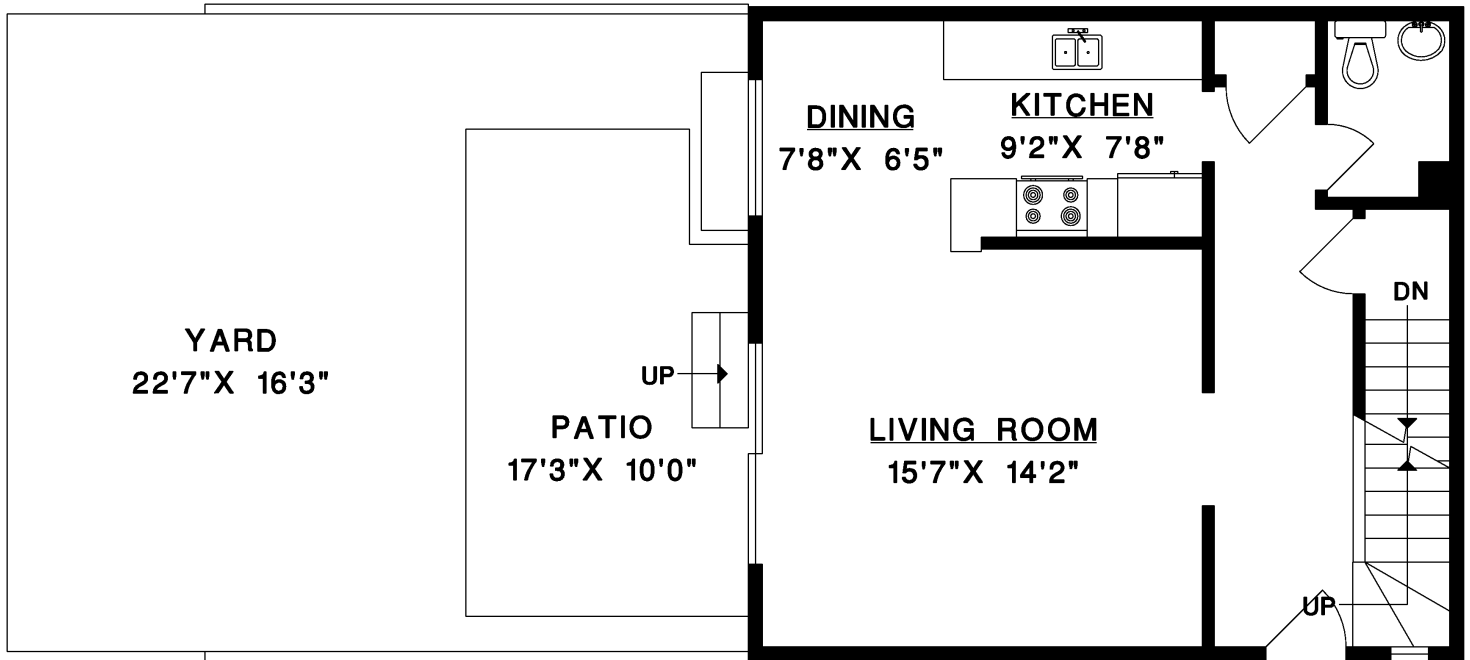

Cecelia & Keith
SIMMONS
 604.328.0233
 cece@ceciliasimmons.ca
 keith@keithsimmons.ca
 www.ceciliaandkeith.com

913 OLD LILLOOET ROAD
 NORTH VANCOUVER

MAIN FLOOR	587 SQ.FT.
UPPER FLOOR	587 SQ.FT.
LOWER FLOOR	587 SQ.FT.
TOTAL	1,761 SQ.FT.
PATIO	164 SQ.FT.
YARD	429 SQ.FT.

MAIN FLOOR

UPPER FLOOR

LOWER FLOOR