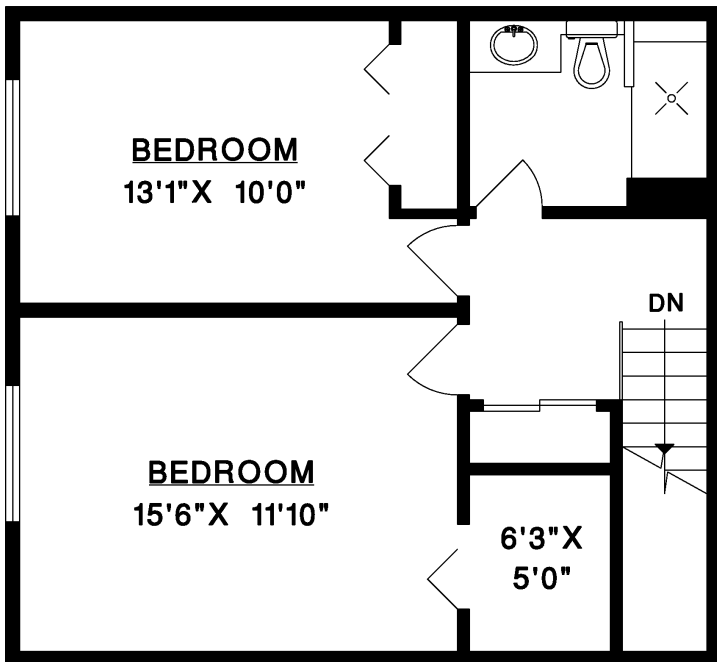

Cecelia & Keith
SIMMONS
 604.328.0233
 cece@ceciliasimmons.ca
 keith@keithsimmons.ca
 www.ceciliaandkeith.com

913 OLD LILLOOET ROAD
 NORTH VANCOUVER

MAIN FLOOR	587 SQ.FT.
UPPER FLOOR	587 SQ.FT.
LOWER FLOOR	587 SQ.FT.
TOTAL	1,761 SQ.FT.
PATIO	164 SQ.FT.
YARD	429 SQ.FT.

MAIN FLOOR

UPPER FLOOR

LOWER FLOOR