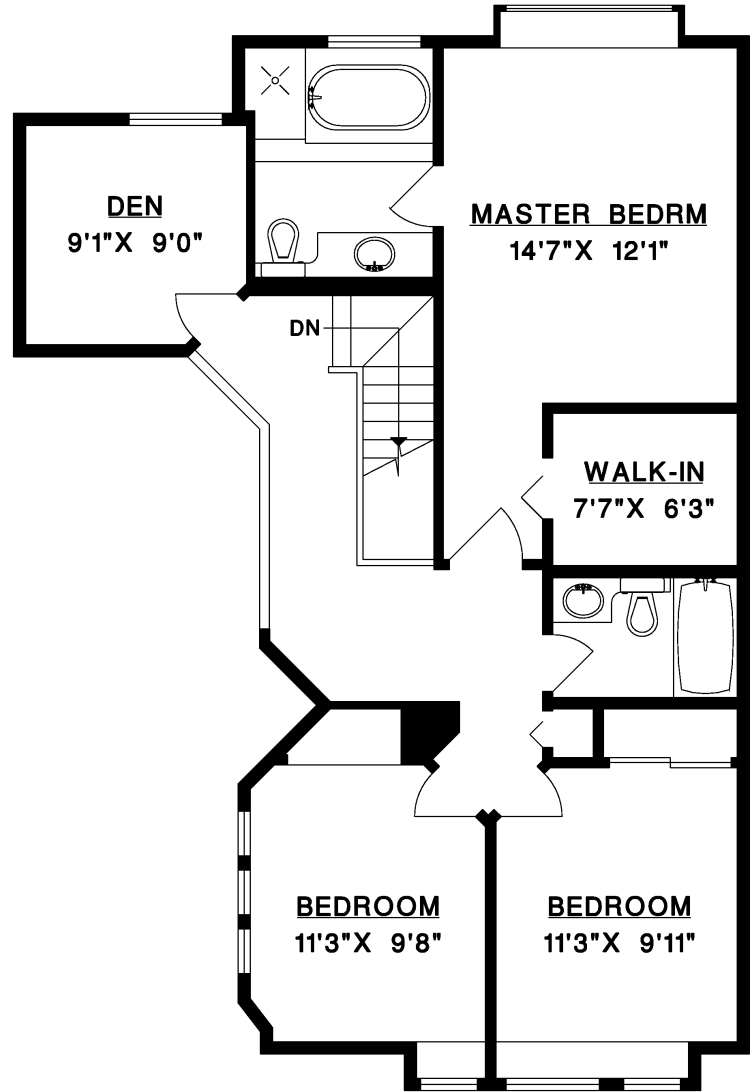

Cecelia & Keith
SIMMONS
 604.328.0233
 cece@ceciliasimmons.ca
 keith@keithsimmons.ca

www.ceciliaandkeith.com

3642 GARIBALDI DRIVE
 NORTH VANCOUVER

MAIN FLOOR 848 SQ.FT.
 UPPER FLOOR 983 SQ.FT.
TOTAL 1,831 SQ.FT.
 GARAGE 400 SQ.FT.

MAIN FLOOR

UPPER FLOOR