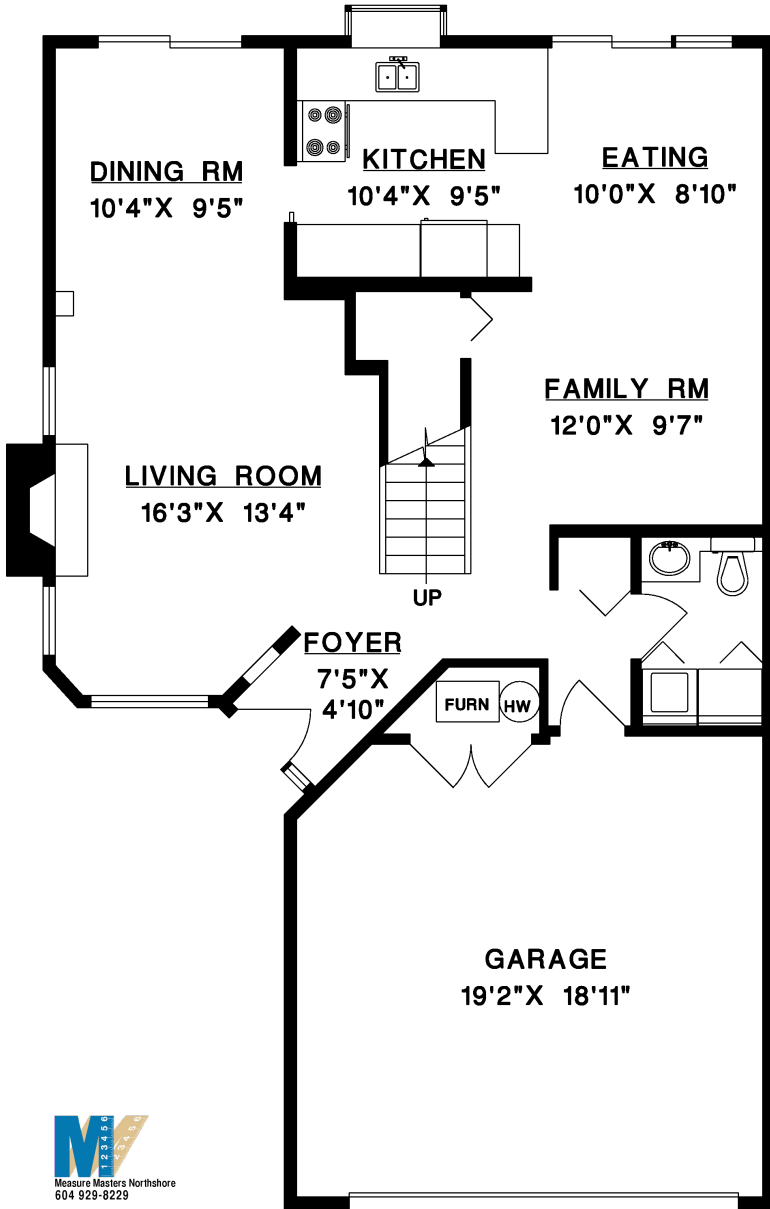

Cecelia & Keith
SIMMONS
 604.328.0233
 cece@ceciliasimmons.ca
 keith@keithsimmons.ca

www.ceciliaandkeith.com

3642 GARIBALDI DRIVE
 NORTH VANCOUVER

MAIN FLOOR 848 SQ.FT.
 UPPER FLOOR 983 SQ.FT.
TOTAL 1,831 SQ.FT.
 GARAGE 400 SQ.FT.

MAIN FLOOR

UPPER FLOOR