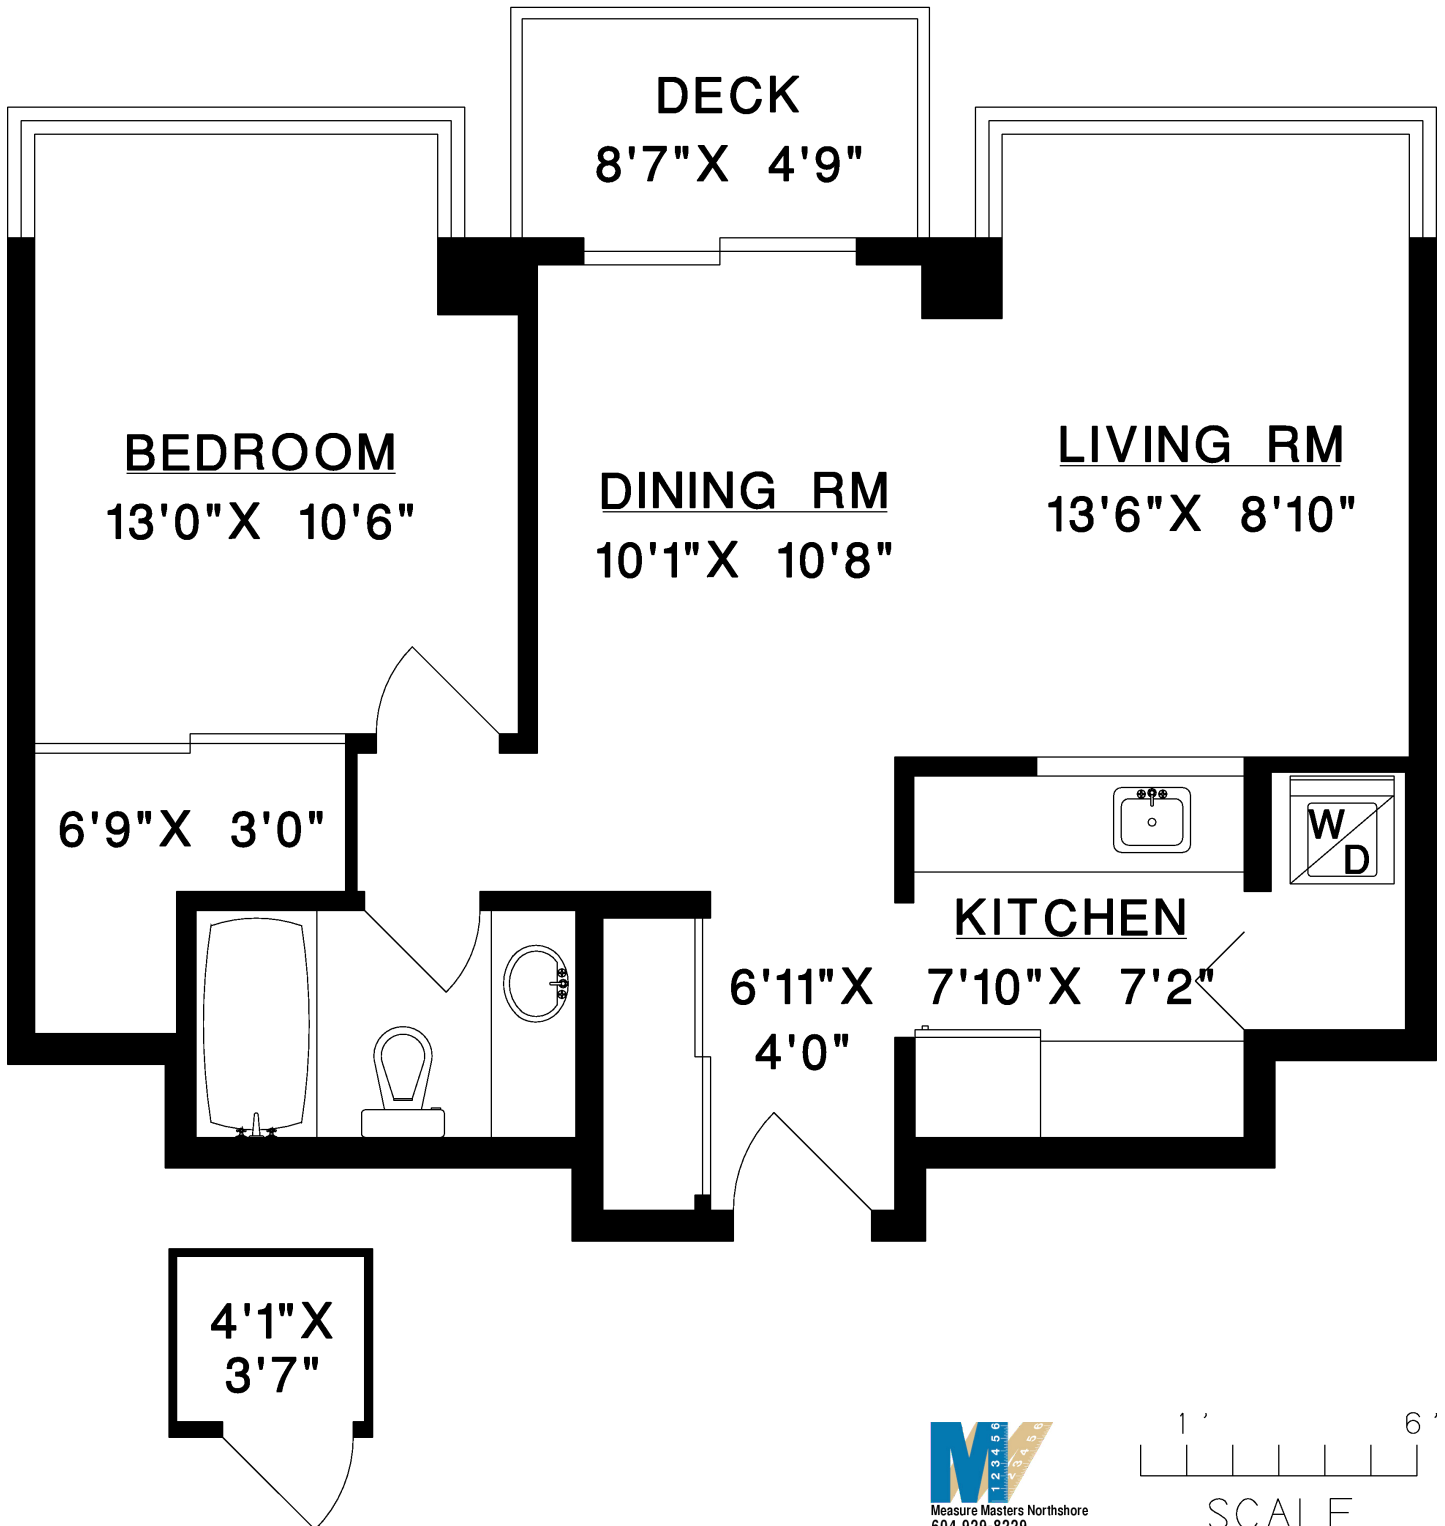

Shandler / Simmons Group

604 328-0233

**RE/MAX**  
CREST REALTY

#1002 - 567 LONSDALE AVENUE  
NORTH VANCOUVER

<b>TOTAL</b>	<b>657 SQ.FT.</b>
DECK	46 SQ.FT.
STORAGE	15 SQ.FT.

SCALE