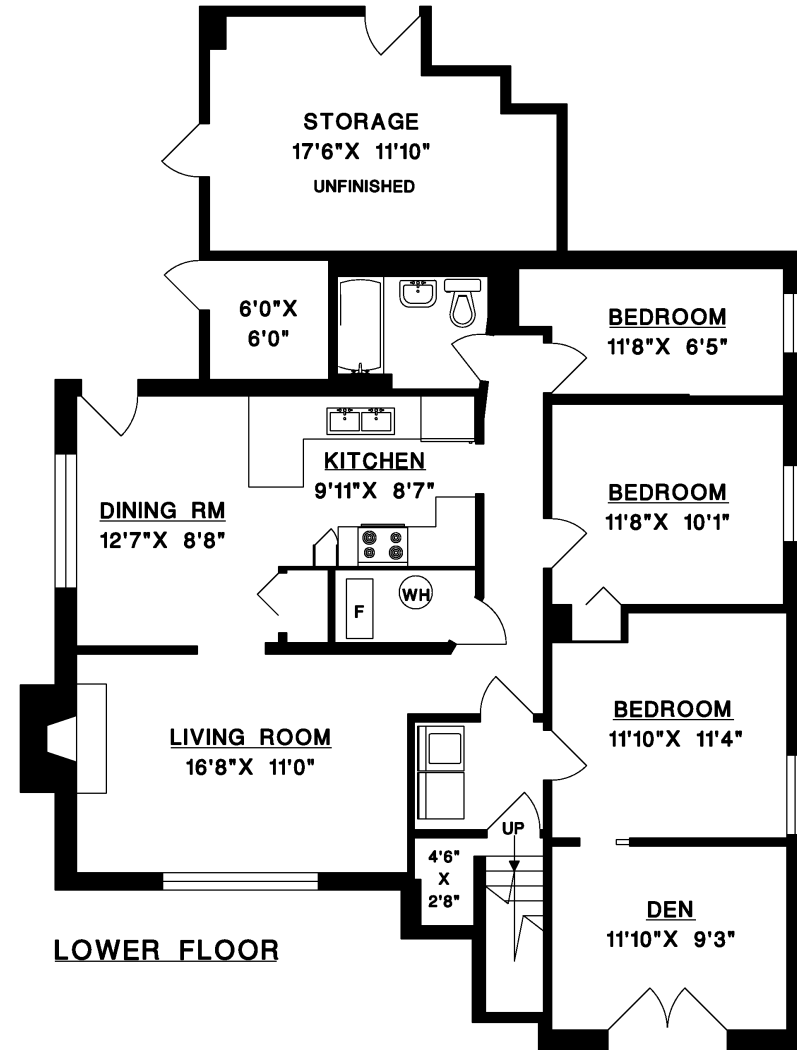

Cecelia & Keith
SIMMONS

604 328-0233

4125 MOUNTAIN HIGHWAY
NORTH VANCOUVER

MAIN FLOOR	1,593 SQ.FT.
LOWER FLOOR	1,263 SQ.FT.
TOTAL	2,856 SQ.FT.
STORAGE	245 SQ.FT.
DECKS	446 SQ.FT.

MAIN FLOOR

LOWER FLOOR