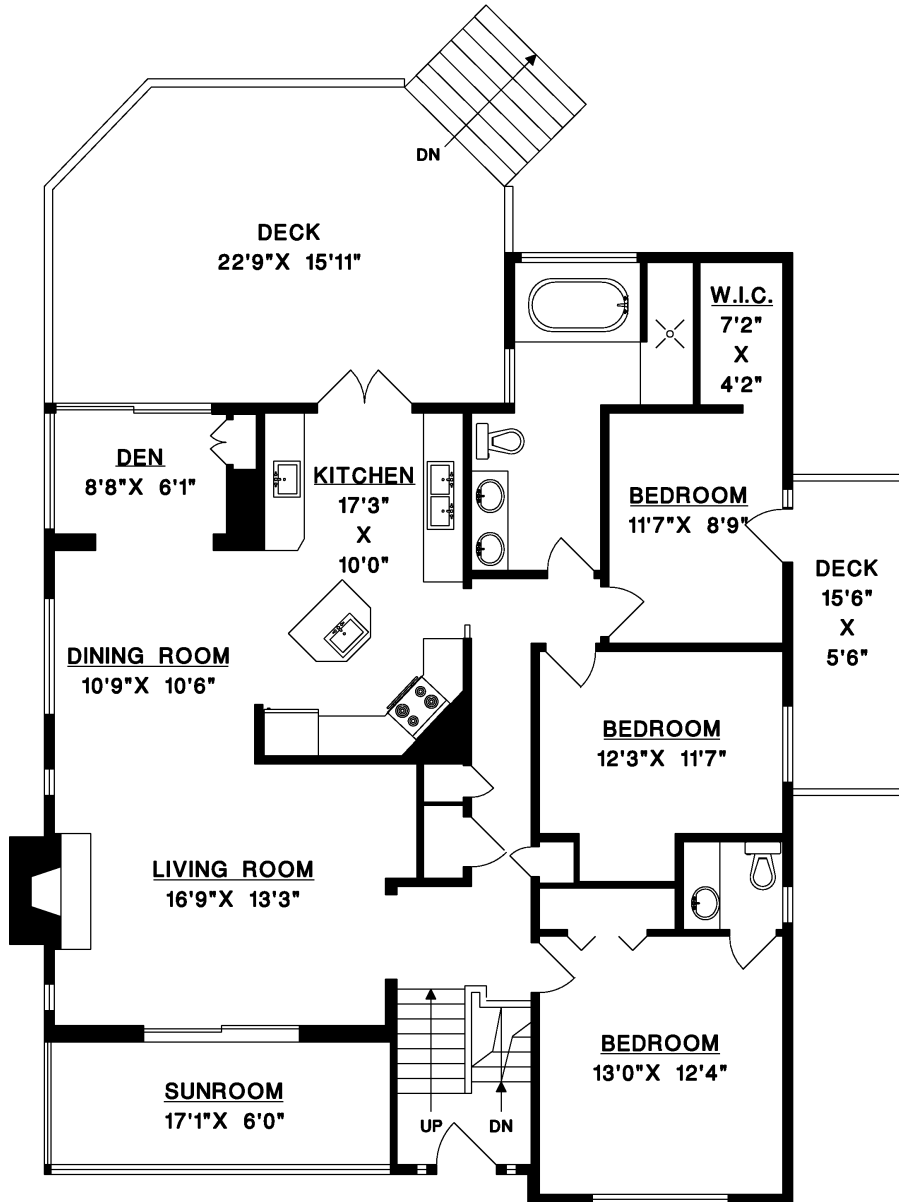

Cecelia & Keith
SIMMONS

604 328-0233

4125 MOUNTAIN HIGHWAY
NORTH VANCOUVER

MAIN FLOOR	1,593 SQ.FT.
LOWER FLOOR	1,263 SQ.FT.
TOTAL	2,856 SQ.FT.
STORAGE	245 SQ.FT.
DECKS	446 SQ.FT.

MAIN FLOOR

LOWER FLOOR