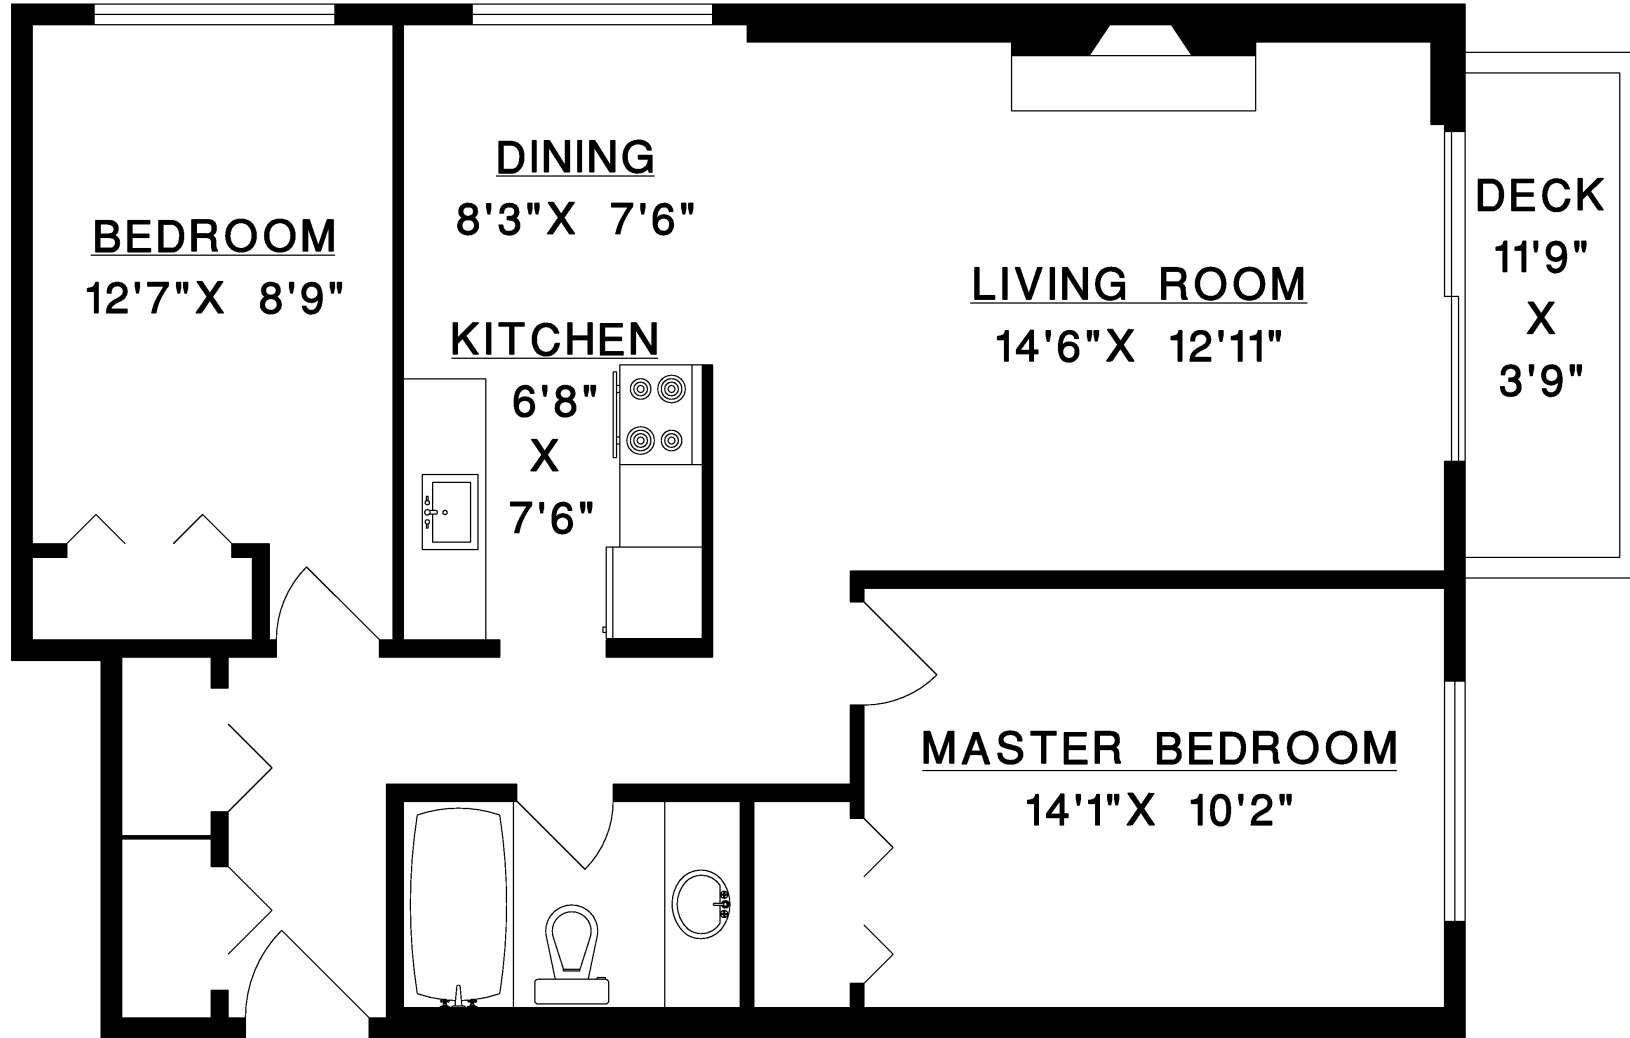

Cecelia & Keith
SIMMONS

604 328-0233

#111-1345 CHESTERFIELD AVE.
NORTH VANCOUVER

TOTAL 835 SQ.FT.
DECK 47 SQ.FT.

SCALE